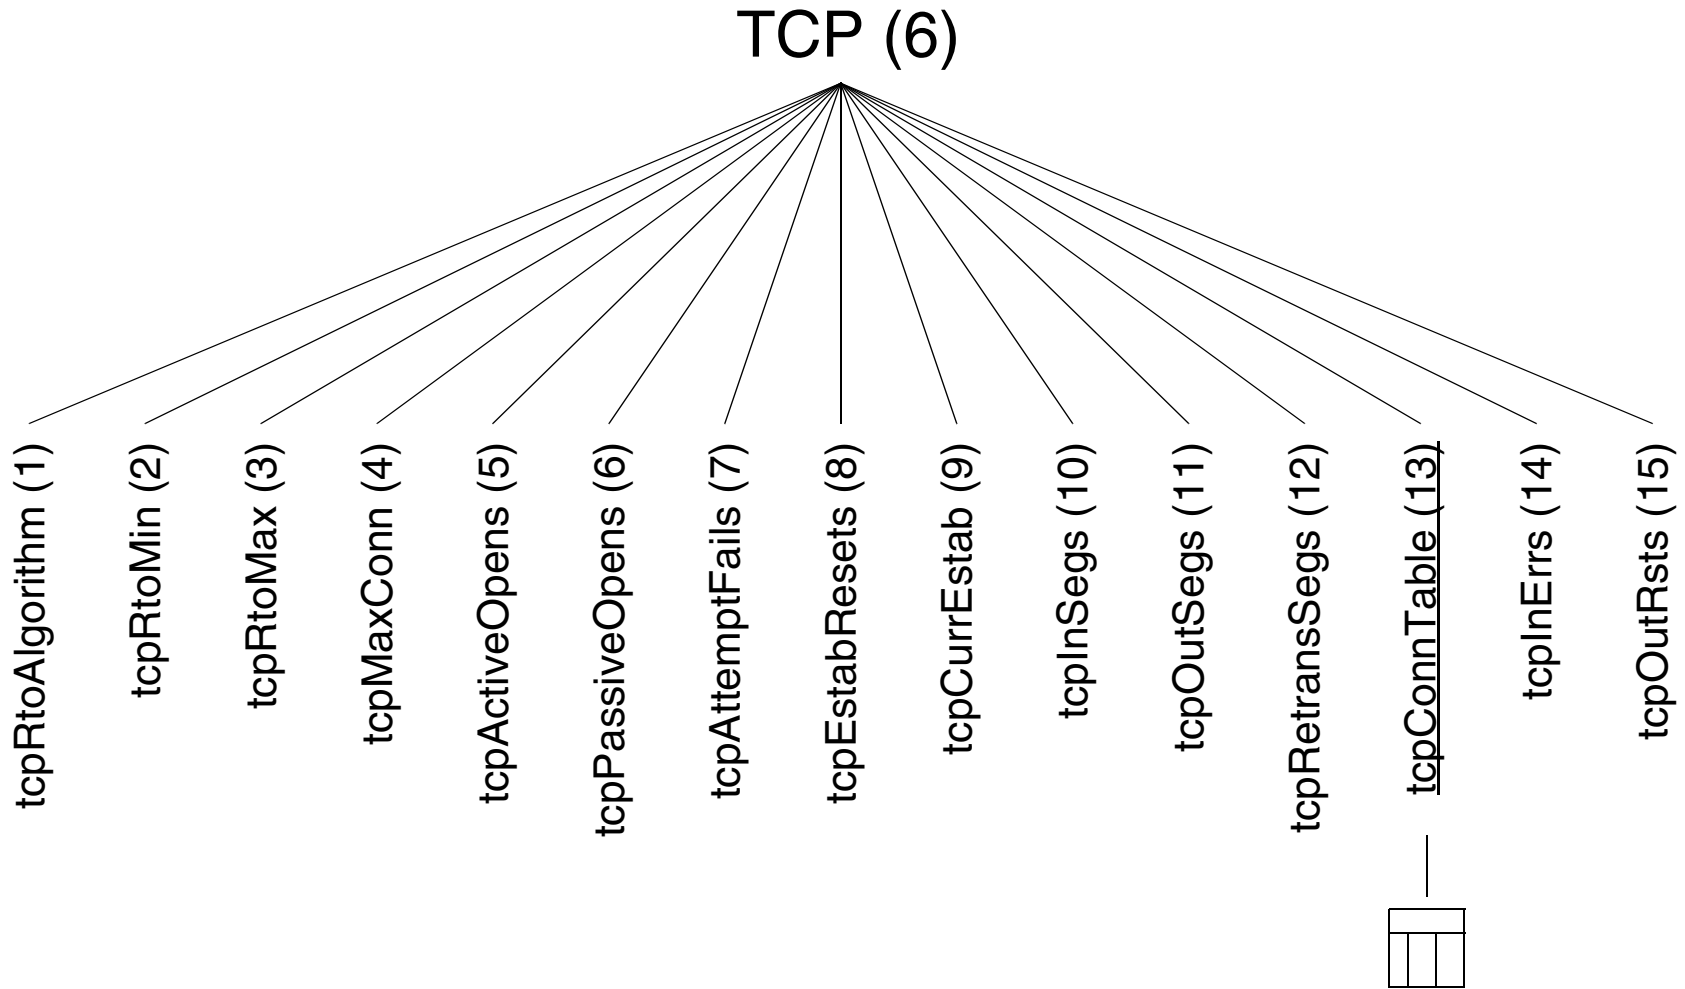

TCP MIB

RFC 2012 - PROPOSED STANDARD
OBJECT DEFINITIONS IDENTICAL TO THOSE OF MIB-II

tcpConnTable

tcpConn State	tcpConn LocalAddress	tcpConn LocalPort	tcpConn RemoteAddress	tcpConn RemotePort
listen	0.0.0.0	23	0.0.0.0	0